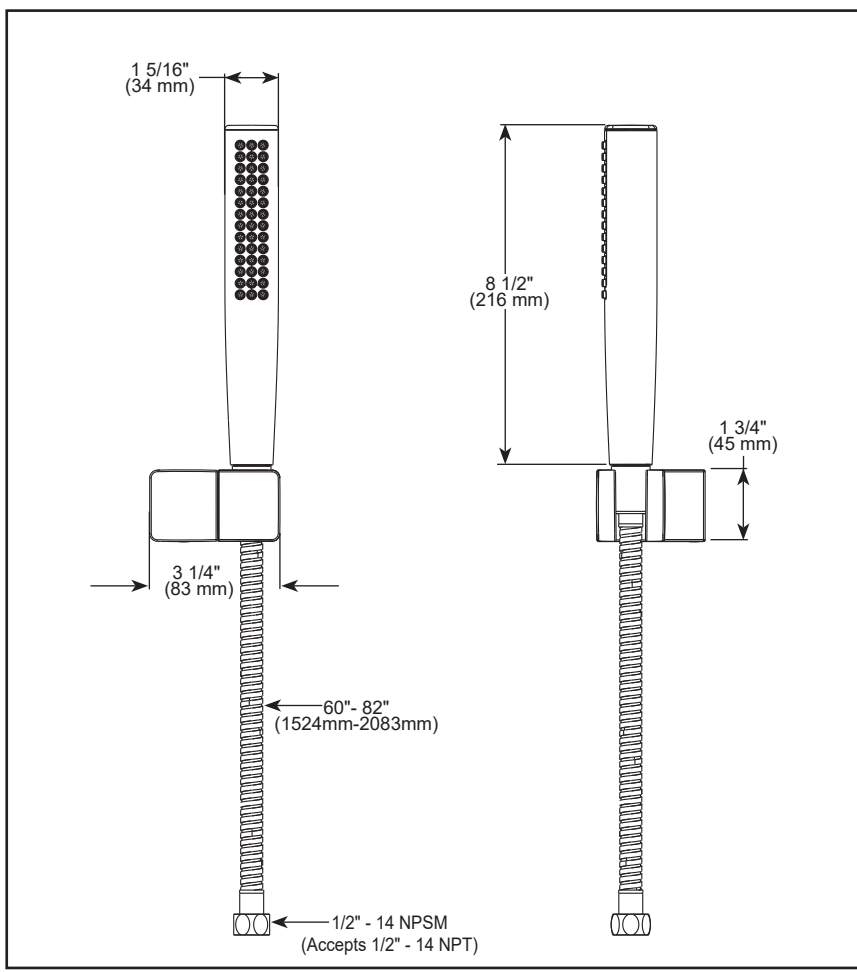

see what Delta can do™

HAND SHOWER W/ WALL MOUNT

■ Single-Setting Hand Shower

FEATURES:

- Touch-Clean® Spray Holes
- FeatherRain™ Spray
- Lumicoat® Finish (-PR models only)
- Lumicoat® Finishes easily wipe clean without cleaners and chemicals on the products most commonly touched areas

STANDARD SPECIFICATIONS:

- Max flow rate 1.75 gpm @ 80 psi, 6.6 L/min @ 550 kPa
- Certified dual check valves for backflow protection
- Adjustable shower arm mounting for hands-free showering
- Wall mount can swivel 35° forward to 5° rearward
- 60"- 82" (1524 mm-2083 mm) stretchable metal hose
- Lumicoat® is not applied to the slide bar or shower hose
- Spray settings include: FeatherRain™ Spray

▲ Designate proper finish suffix

COMPLIES WITH:

- ASME A112.18.1 / CSA B125.1◆
- ASME A112.18.3
- EPA WaterSense®
- ◆ Your Delta hand shower incorporates a backflow protection system that has been tested to be in compliance with ASME A112.18.3 and ASME A112.18.1/CSA B125.1. It incorporates two certified check valves in series, which operate independently and are integral, non-serviceable parts of the wand assembly.